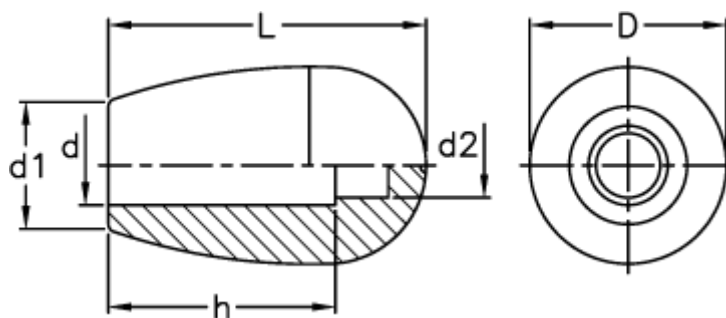

Data Sheet

Article number: 2304121096
Description: E+G Handle
I.622/55 N-10, Red

Measures

$d = 10$
 $D = 34$
 $d_1 = 21$
 $d_2 = 5.5$
 $h = 40$
 $L = 54.5$